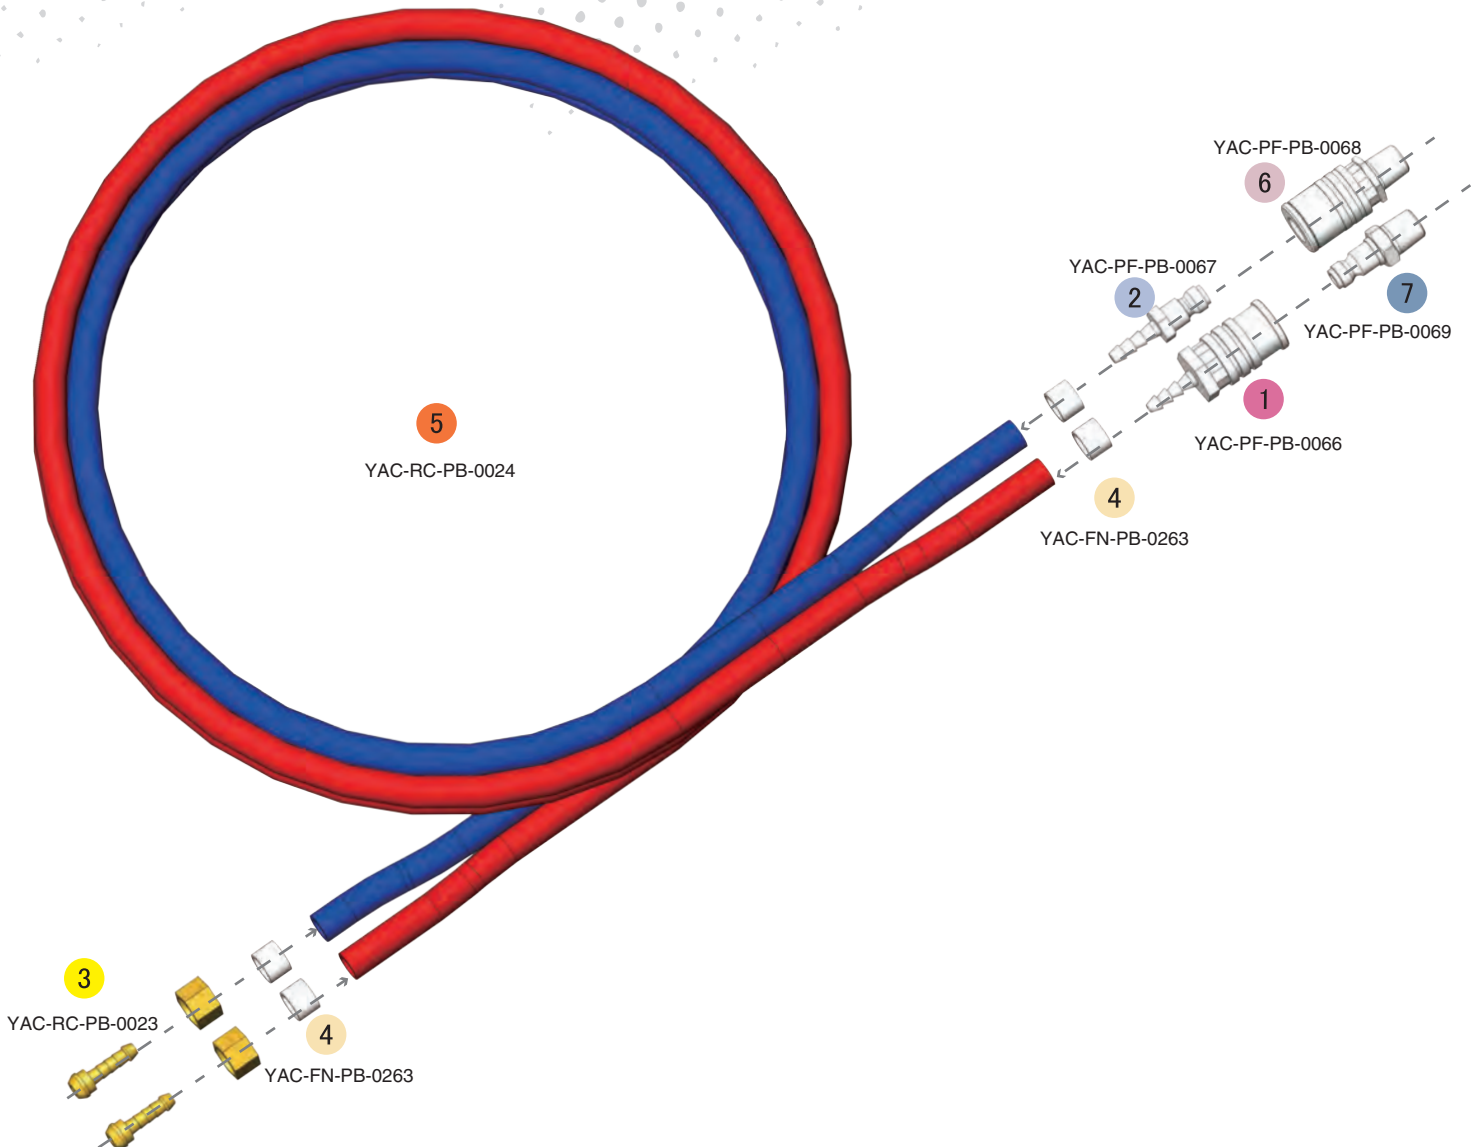

All data and information subject to change without prior notice. Brochure reference CAT-0304-01-00

Assemblies

Stock Code	Description	Weight	Included Items
BAC-RC-PB-0013	10 m (33')Twinline Hose Assembly	4.63 kg (10.19 lbs)	1 2 3 4 5 6 7
BAC-RC-PB-0012	20 m (66')Twinline Hose Assembly	8.88 kg (19.54 lbs)	1 2 3 4 5 6 7
BAC-RC-PB-0026	20 m (66')Twinline Ext/Hose Assembly	8.82 kg (19.4 lbs)	1 x2 2 x2 4 x2 5

Parts List

Description	Qty	Description	Qty	Description	Qty
1 Quick Disconnect Fitting Female	1	4 O-Clip	4	7 Quick Disconnect Fitting Male	1
2 Quick Disconnect Fitting Male	1	5 Twinline Hose - 6 mm	10 m / 20 m		
3 Nut & Tail	2	6 Quick Disconnect Fitting Female	1