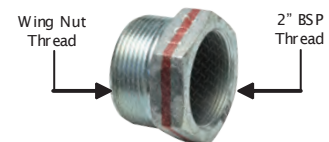

Spud Fittings

Stock Code	Description	Unit
BAC-AF-PB-0186	50 mm (2") Spud Wing Nut	Pcs.

Stock Code	Description	Unit
BAC-AF-PB-0189	50 mm (2") Tail Fitting Spud	Pcs.

Stock Code	Description	Unit
BAC-AF-PB-0188	50 mm (2") BSP Female Spud	Pcs.

Stock Code	Description	Unit
BAC-AF-PB-0190	50 mm (2") Double Fitting Spud	Pcs.

Stock Code	Description	Unit
BAC-AF-PB-0187	50 mm (2") BSP Male Spud	Pcs.

4 Bolt Hose Clamps

Stock Code	Description	Unit
BAC-AF-PB-0182	38 mm (1-1/2") Hose Clamp	Pcs.
BAC-AF-PB-0184	50 mm (2") Hose Clamp	Pcs.

Double Bolt Hose Clamps

Stock Code	Description	Unit
YAC-FN-PB-0241	13 mm (1/2") Hose Clamp	Pcs.
YAC-FN-PB-0242	19 mm (3/4") Hose Clamp	Pcs.
YAC-FN-PB-0243	25 mm (1") Hose Clamp	Pcs.
YAC-FN-PB-0244	32 mm (1-1/4") Hose Clamp	Pcs.