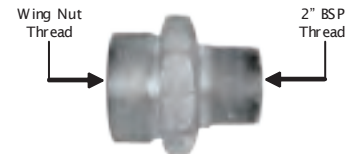

Spud Fittings

Stock Code	Description	Unit
BAC-AF-PB-0186	50 mm (2") Spud Wing Nut	Pcs.

Stock Code	Description	Unit
BAC-AF-PB-0189	50 mm (2") Tail Fitting Spud	Pcs.

Stock Code	Description	Unit
BAC-AF-PB-0188	50 mm (2") BSP Female Spud	Pcs.

Stock Code	Description	Unit
BAC-AF-PB-0190	50 mm (2") Double Fitting Spud	Pcs.

Stock Code	Description	Unit
BAC-AF-PB-0187	50 mm (2") BSP Male Spud	Pcs.

4 Bolt Hose Clamps

Stock Code	Description	Unit
BAC-AF-PB-0182	38 mm (1-1/2") Hose Clamp	Pcs.
BAC-AF-PB-0184	50 mm (2") Hose Clamp	Pcs.

Double Bolt Hose Clamps

Stock Code	Description	Unit
YAC-FN-PB-0241	13 mm (1/2") Hose Clamp	Pcs.
YAC-FN-PB-0242	19 mm (3/4") Hose Clamp	Pcs.
YAC-FN-PB-0243	25 mm (1") Hose Clamp	Pcs.
YAC-FN-PB-0244	32 mm (1-1/4") Hose Clamp	Pcs.